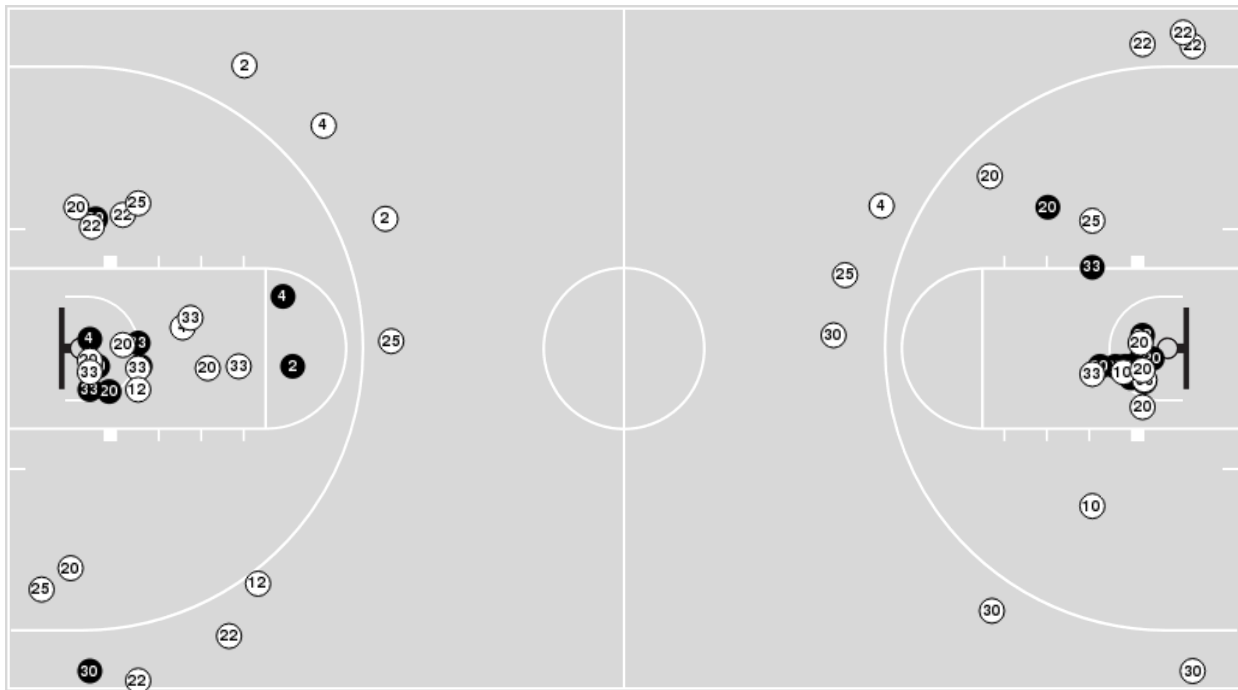

Players => 1, 2, 3, 4, 5, 10, 12, 20, 21, 22, 23, 25, 30, 32, 33 FG Types=>All Results=>All

Delaware

All Field Goals