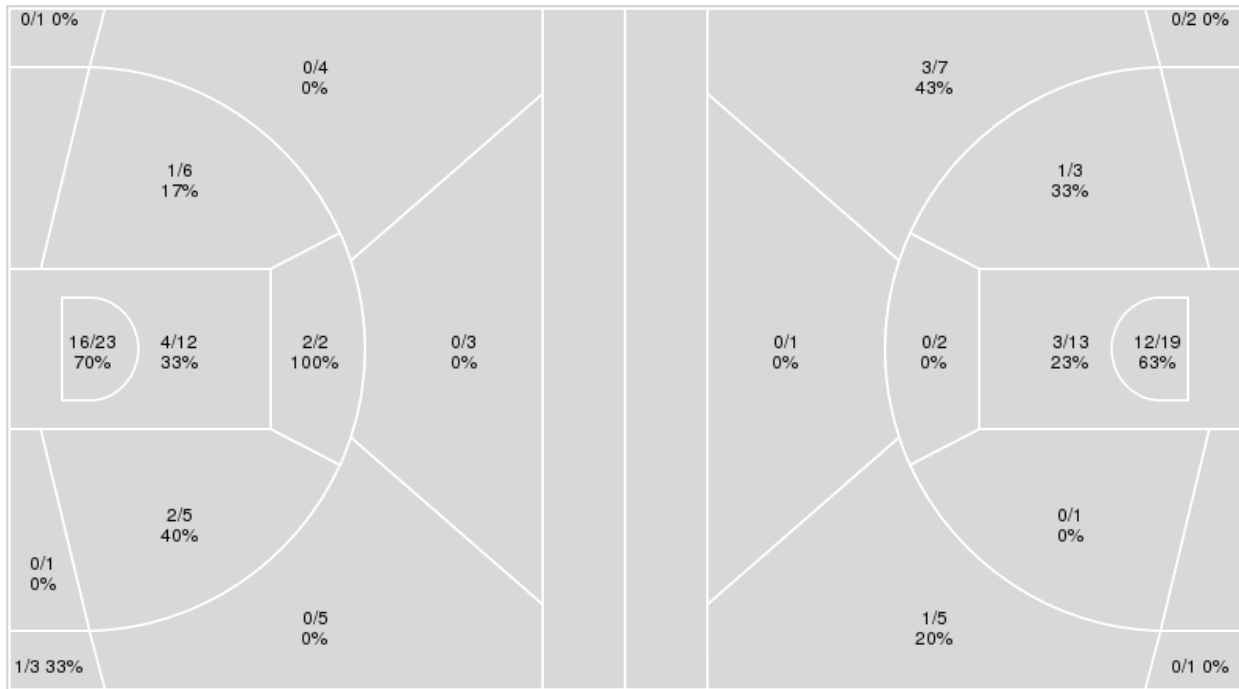

UNCW at Delaware

03/07/20 Bob Carpenter Center, Newark
2019-20 Women's Basketball

Officials: Ken Kelly, Carmen Portorreal, Mark Behrens

{ Players => 1, 2, 3, 4, 5, 10, 12, 20, 21, 22, 23, 25, 30, 32, 33; } FG
Types => All; Results => All;

{ Players => All; } FG Types => All; Results => All;

Delaware

UNCW

Delaware	M/A	%
Field Goals	26/65	40
2 Points	25/49	51
3 Points	1/16	6
Free Throws	8/14	57

UNCW	M/A	%
Field Goals	20/54	37
2 Points	16/38	42
3 Points	4/16	25
Free Throws	13/17	76