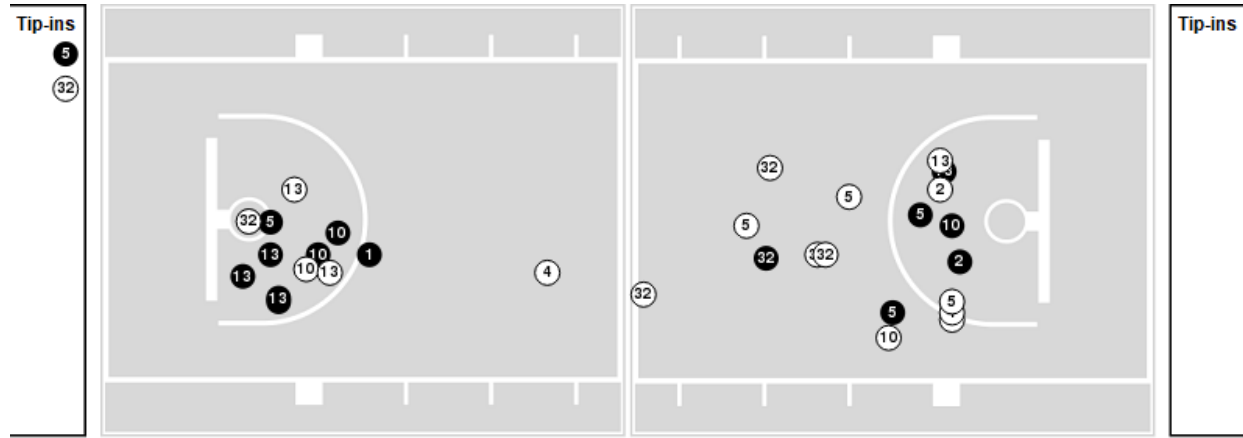

Blow Up Chart

● Made   ○ Missed   N - Player Number

UNCW	M/A	%
Field Goals	20/54	37
2 Points	16/38	42
3 Points	4/16	25
Free Throws	13/17	76

UNCW	M/A	%
Points in the Paint	30 (15 / 32)	47
Fast Break Points	8 (4/4)	100
Second Chance Points	5 (3/8)	38
Effective FG%	41