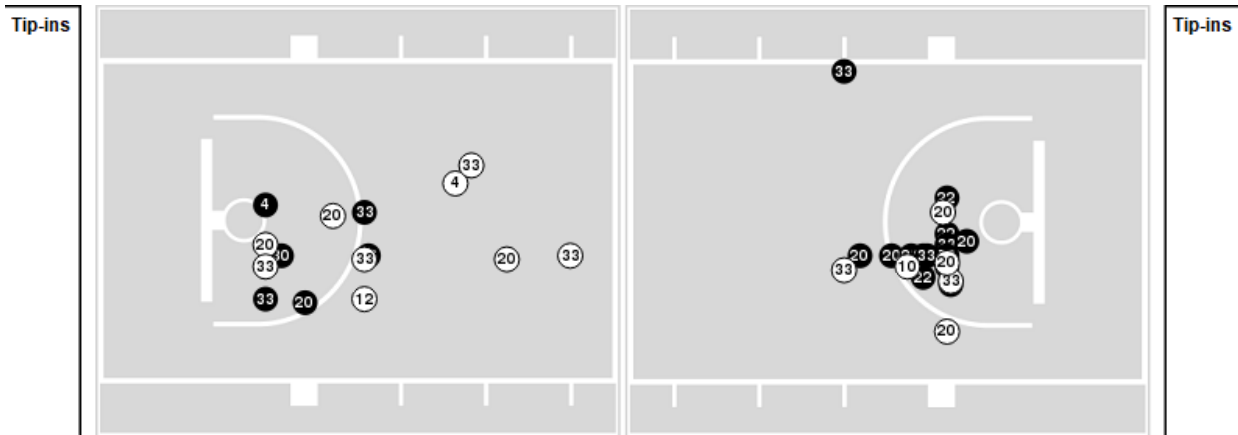

Blow Up Chart

● Made ○ Missed N - Player Number

Delaware	M/A	%
Field Goals	26/65	40
2 Points	25/49	51
3 Points	1/16	6
Free Throws	8/14	57

Delaware	M/A	%
Points in the Paint	40 (20 / 35)	57
Fast Break Points	10 (5/5)	100
Second Chance Points	4 (2/5)	40
Effective FG%	41