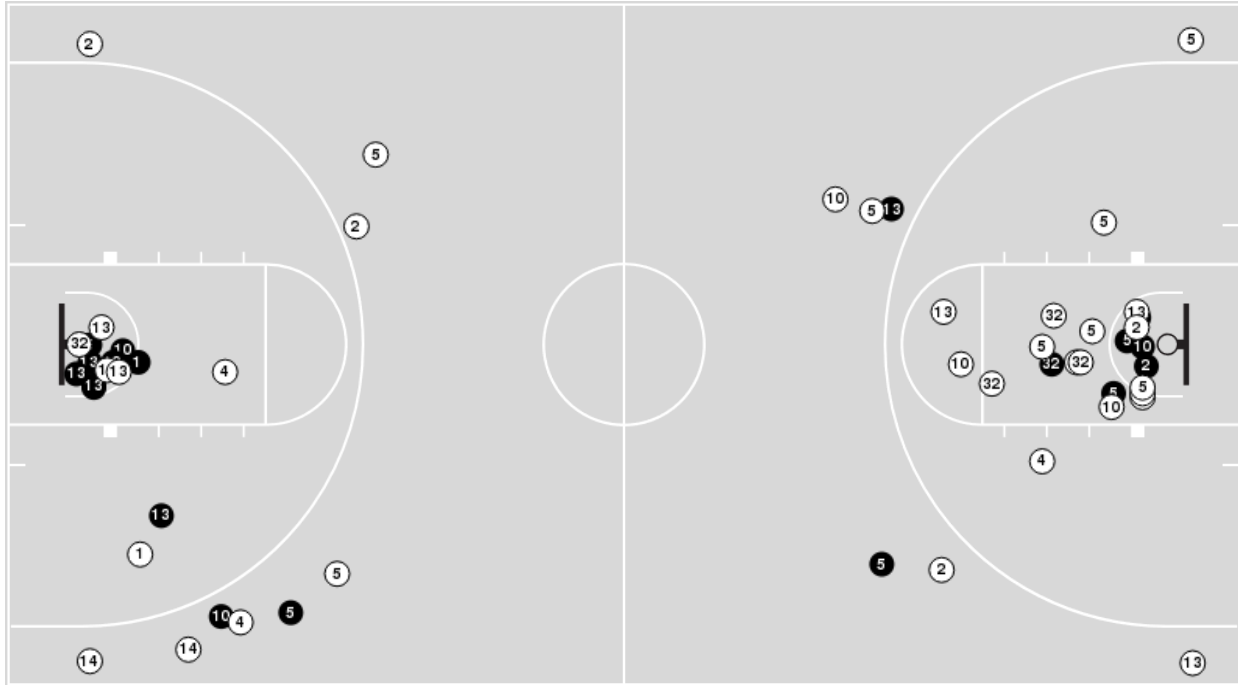

Officials: Ken Kelly, Carmen Portorreal, Mark Behrens

Players => AllFG Types=>AllResults=>All
UNCW

All Field Goals