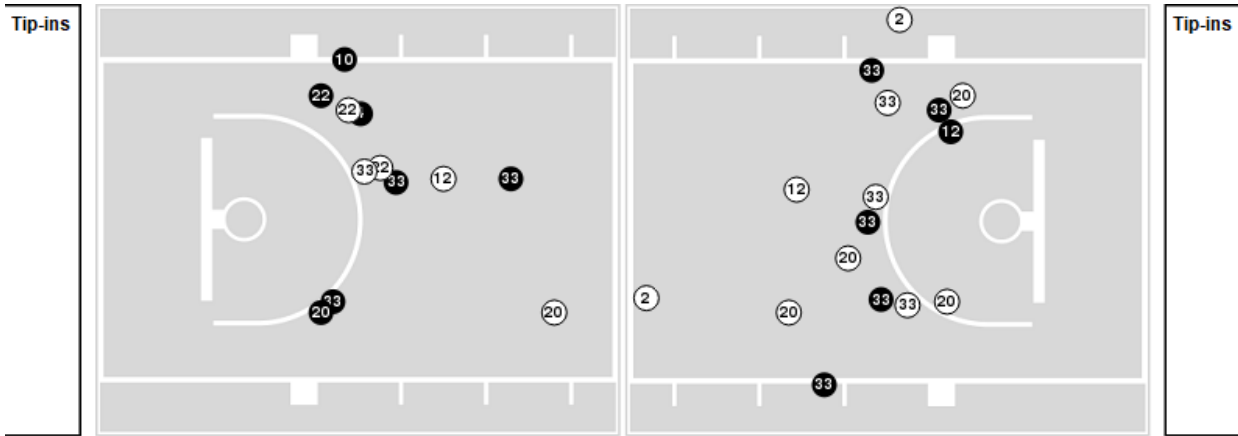

Blow Up Chart

● Made ○ Missed N - Player Number

Delaware	M/A	%
Field Goals	19/57	33
2 Points	16/46	35
3 Points	3/11	27
Free Throws	23/26	88

Delaware	M/A	%
Points in the Paint	20 (10 / 24)	42
Fast Break Points	9 (5/5)	100
Second Chance Points	5 (4/8)	50
Effective FG%	36