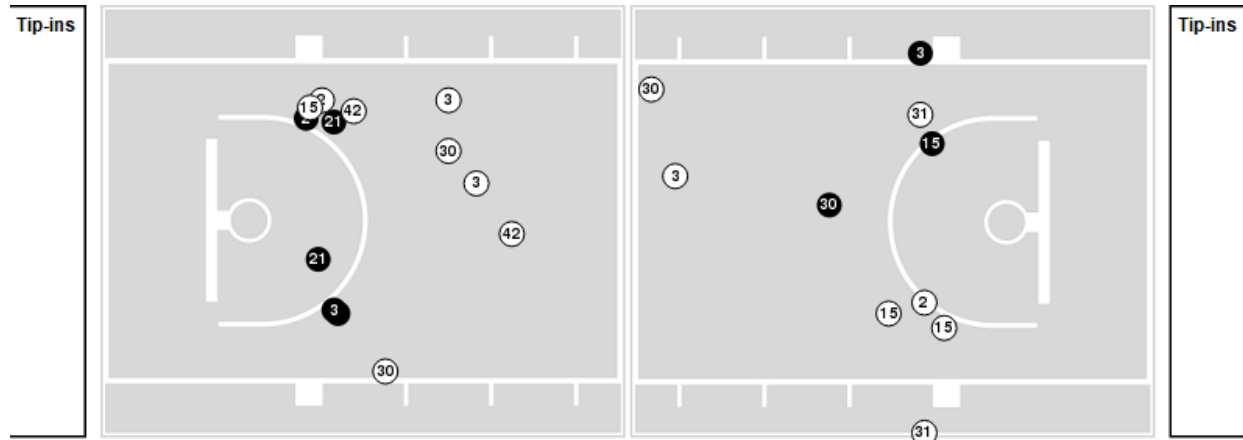

James Madison

All Field Goals

Blow Up Chart

● Made ○ Missed N - Player Number

James Madison	M/A	%
Field Goals	21/61	34
2 Points	12/32	38
3 Points	9/29	31
Free Throws	18/19	95

James Madison	M/A	%
Points in the Paint	14 (7 / 21)	33
Fast Break Points	9 (5/5)	100
Second Chance Points	27 (16/20)	80
Effective FG%	42	