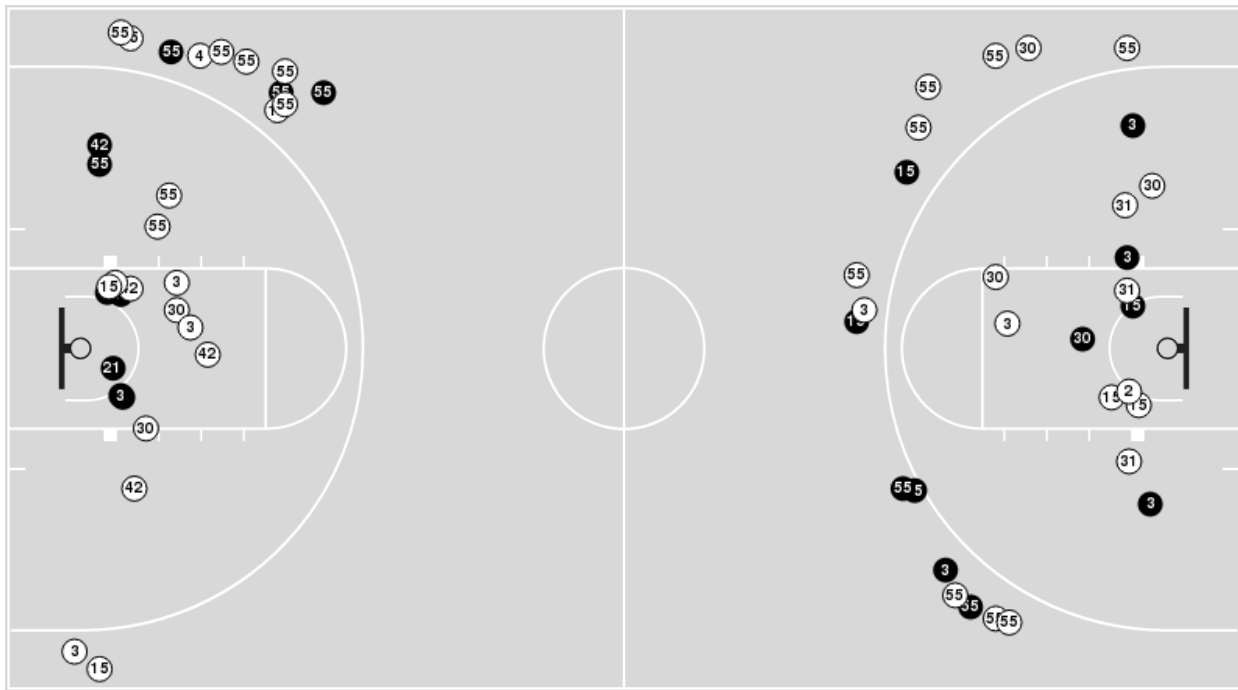

Officials: Nic Cappel, Timothy Bryant, Ashlee Goode

Players => 00, 2, 3, 4, 5, 14, 15, 21, 25, 30, 31, 41, 42, 55 FG Types=>All Results=>All

James Madison

All Field Goals