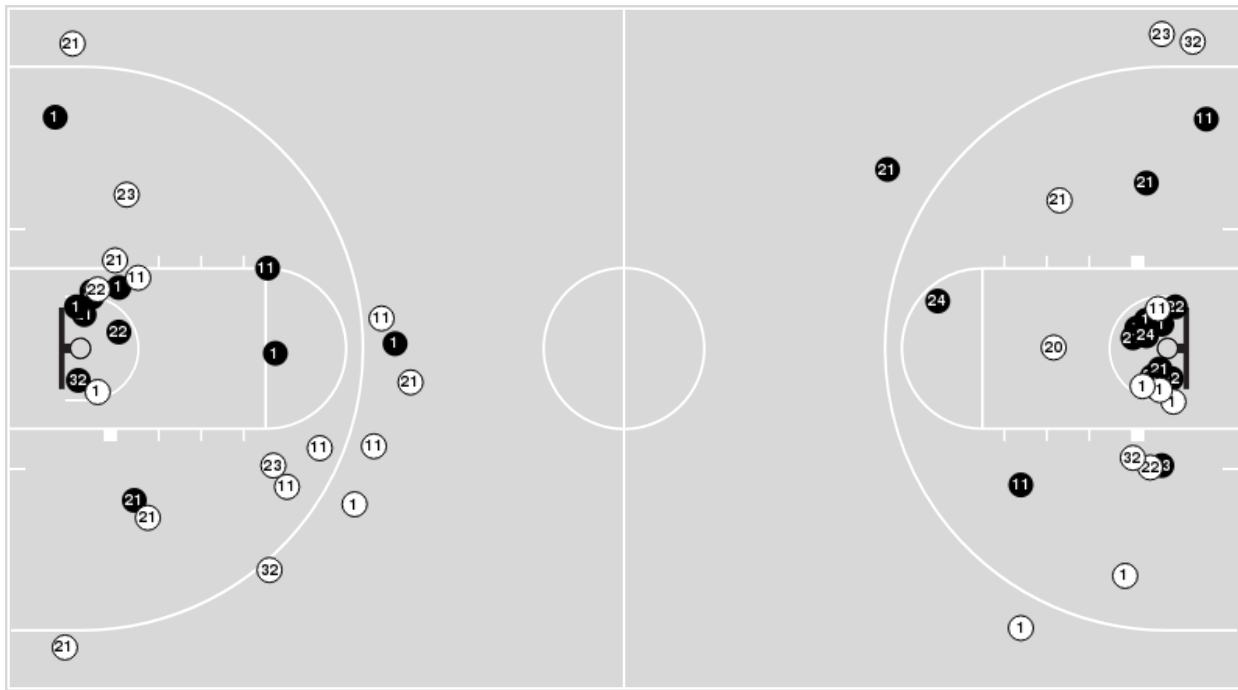

Delaware at Towson

02/28/20 SECU Arena, Towson
2019-20 Women's Basketball

Game Time: 7:00 PM
Game Duration: 1:47
Attendance: 479

Officials: Bryan Brunette, Roy Jackson, Natasha Camy

Players => 1, 2, 3, 11, 12, 13, 14, 15, 20, 21, 22, 23, 24, 25, 32, 35, 5FG Types=>AllResults=>All

Towson

All Field Goals