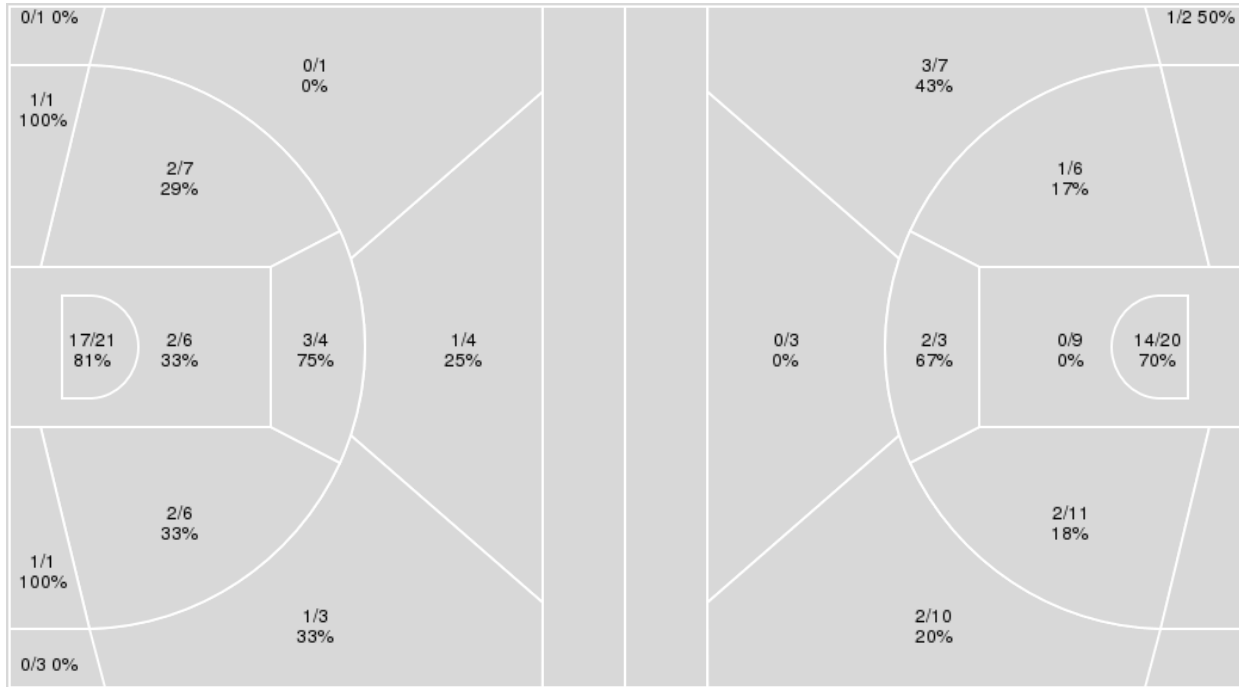

Delaware at Towson

02/28/20 SECU Arena, Towson
2019-20 Women's Basketball

Game Time: 7:00 PM
Game Duration: 1:47
Attendance: 479

Officials: Bryan Brunette, Roy Jackson, Natasha Camy

{ Players => 1, 2, 3, 11, 12, 13, 14, 15, 20, 21, 22, 23, 24, 25, 32, 35, 5; { Players => All; } FG Types => All; Results => All;
} FG Types => All; Results => All;

Towson

Delaware

Towson	M/A	%
Field Goals	30/58	52
2 Points	28/46	61
3 Points	2/12	17
Free Throws	14/23	61

Delaware	M/A	%
Field Goals	25/71	35
2 Points	19/49	39
3 Points	6/22	27
Free Throws	10/16	62