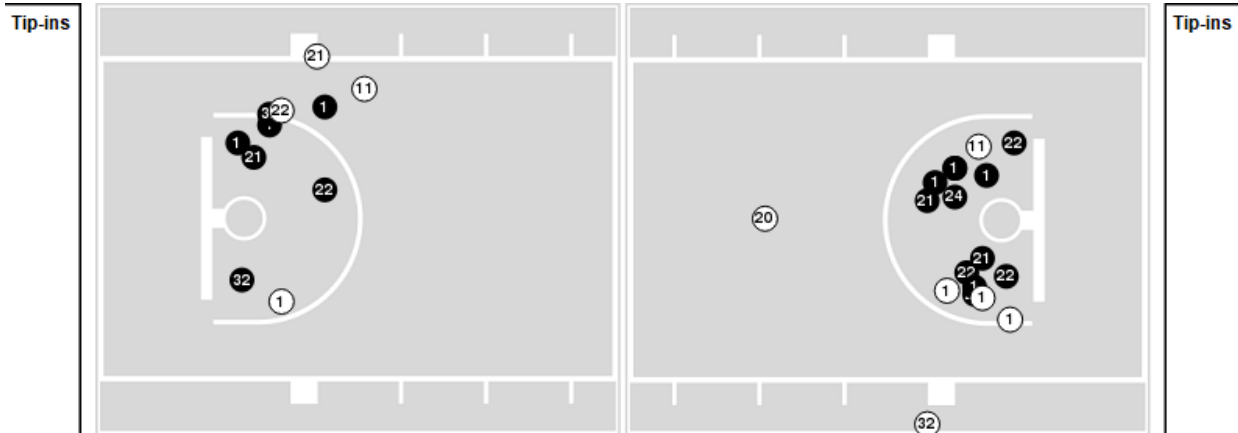

Blow Up Chart

● Made   ○ Missed   N - Player Number

Towson	M/A	%
Field Goals	30/58	52
2 Points	28/46	61
3 Points	2/12	17
Free Throws	14/23	61

Towson	M/A	%
Points in the Paint	38 (19 / 27)	70
Fast Break Points	22 (13/15)	87
Second Chance Points	9 (6/10)	60
Effective FG%	53