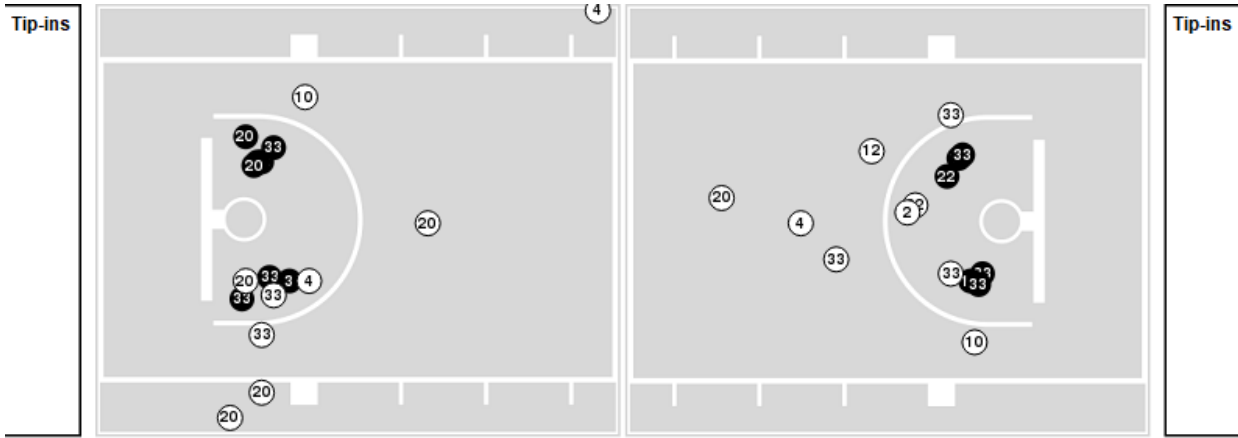

Blow Up Chart

● Made   ○ Missed   N - Player Number

Delaware	M/A	%
Field Goals	25/71	35
2 Points	19/49	39
3 Points	6/22	27
Free Throws	10/16	62

Delaware	M/A	%
Points in the Paint	28 (14 / 29)	48
Fast Break Points	15 (7/7)	100
Second Chance Points	12 (9/22)	41
Effective FG%	39