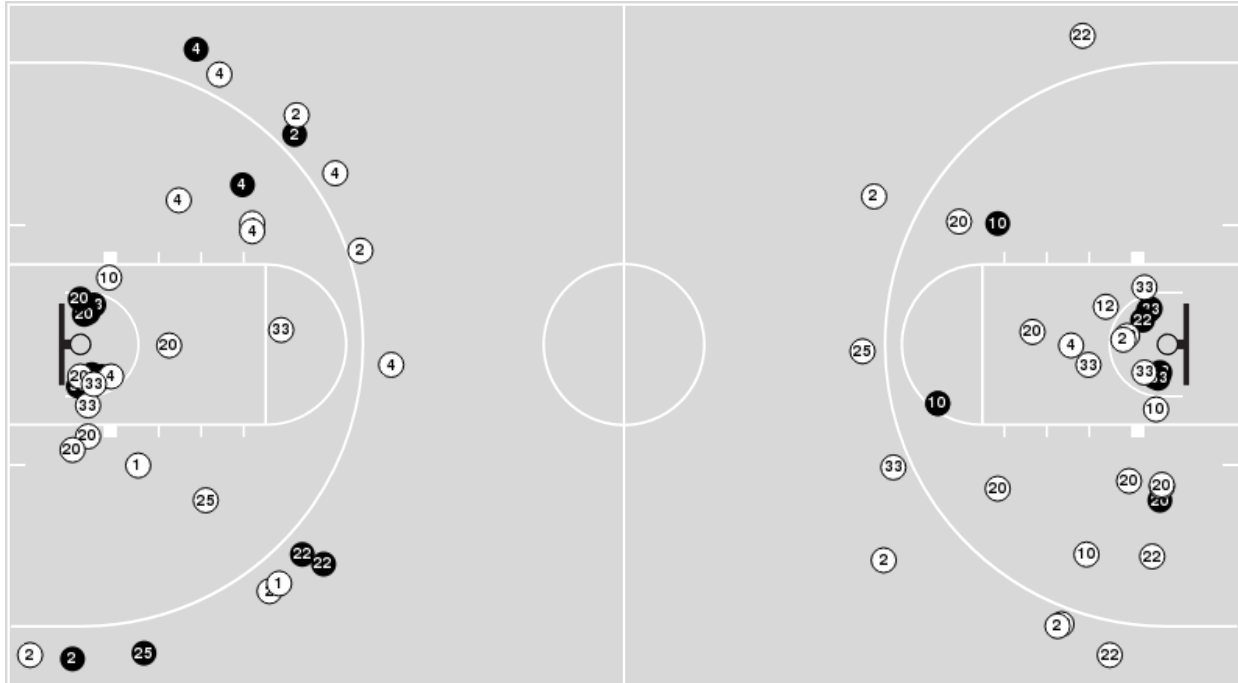

Delaware at Towson

02/28/20 SECU Arena, Towson
2019-20 Women's Basketball

Game Time: 7:00 PM
Game Duration: 1:47
Attendance: 479

Officials: Bryan Brunette, Roy Jackson, Natasha Camy

Players => AllFG Types=>AllResults=>All

Delaware

All Field Goals